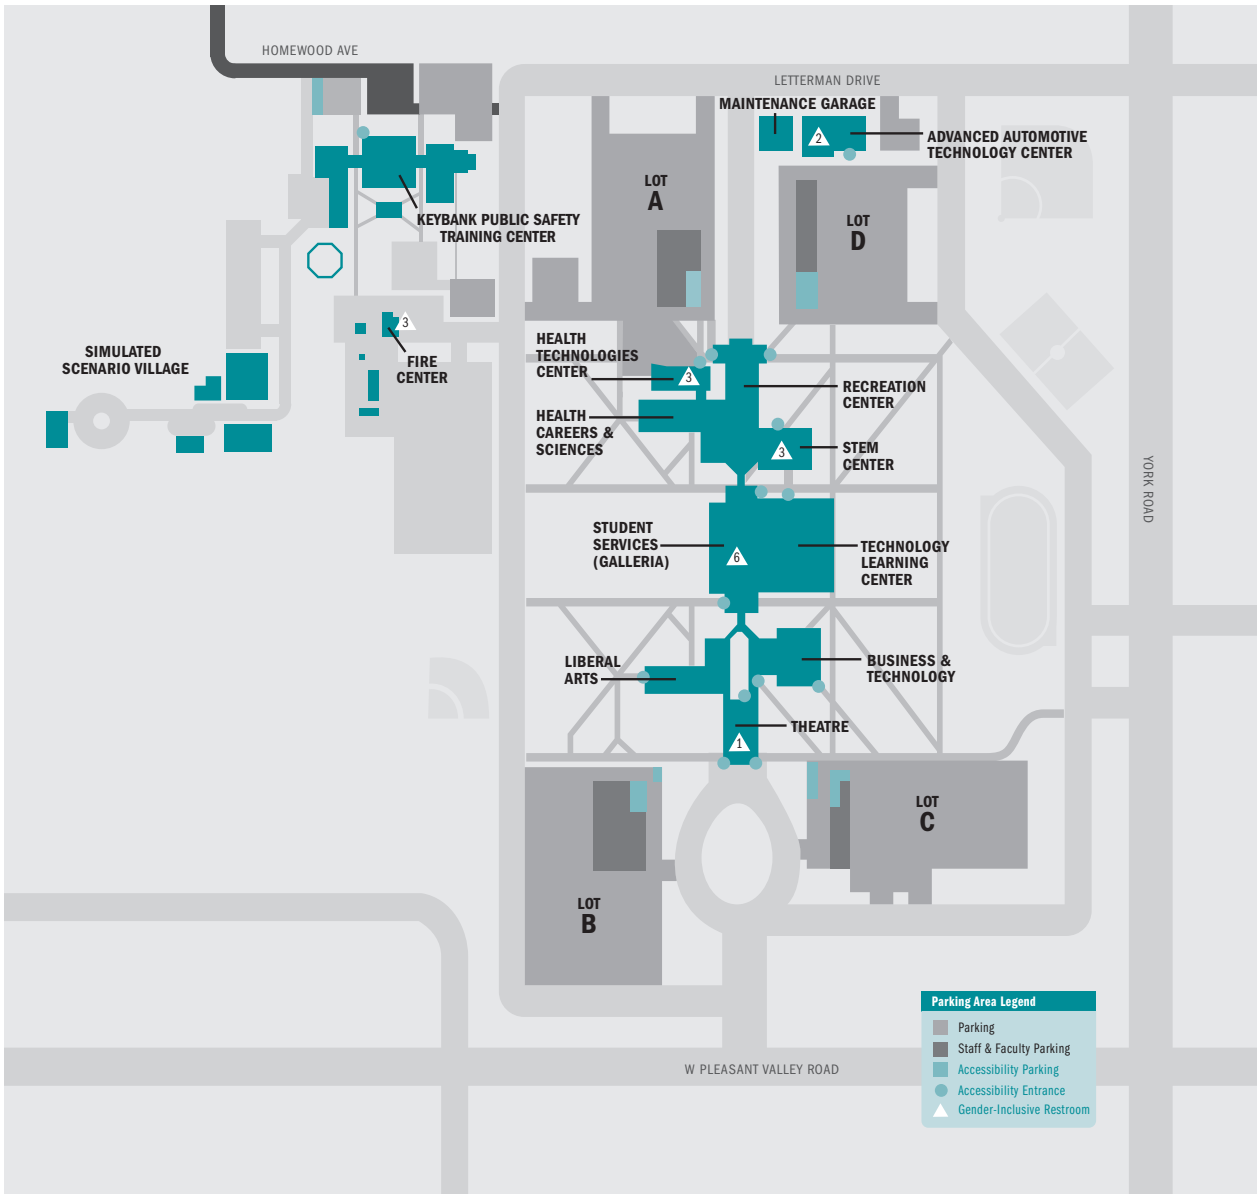

# Gender-Inclusive Restrooms | Western

Location	Building	Room	Location	Building	Room
Western	AATC	4	Western	WSTEM	120B
Western	AATC	30	Western	WSTEM	228B
Western	WHTC	169B	Western	WSS	118A
Western	WHTC	170B	Western	WSS	204J
Western	WHTC	270C	Western	WSS	204K
Western	WPSTC	104	Western	WSS	238A
Western	WPSTC	105	Western	WSS	250K
Western	WPSTC	108	Western	WSS	250L
Western	WSTEM	115B	Western	WTA	9