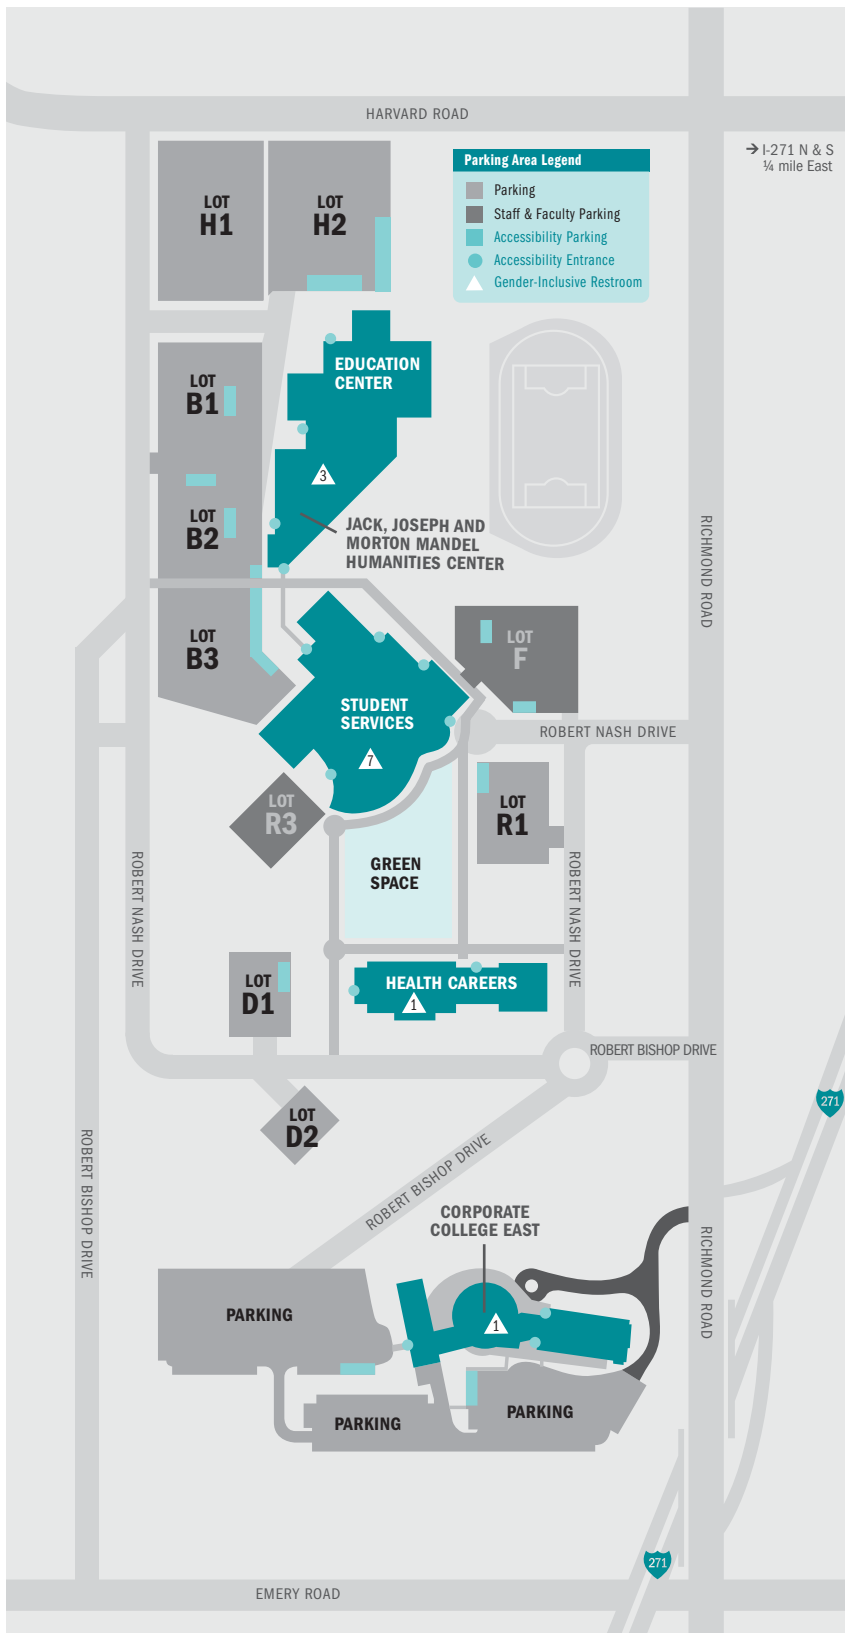

Gender-Inclusive Restrooms | Eastern | Corporate College® East

Location	Building	Room
CCE	CCE	129E
Eastern	EHCT	124B
Eastern	EMHC	114
Eastern	EMHC	207A
Eastern	EMHC	207B
Eastern	ESS	1524
Eastern	ESS	1525
Eastern	ESS	2226
Eastern	ESS	2408
Eastern	ESS	2525
Eastern	ESS	2526
Eastern	ESS	3301